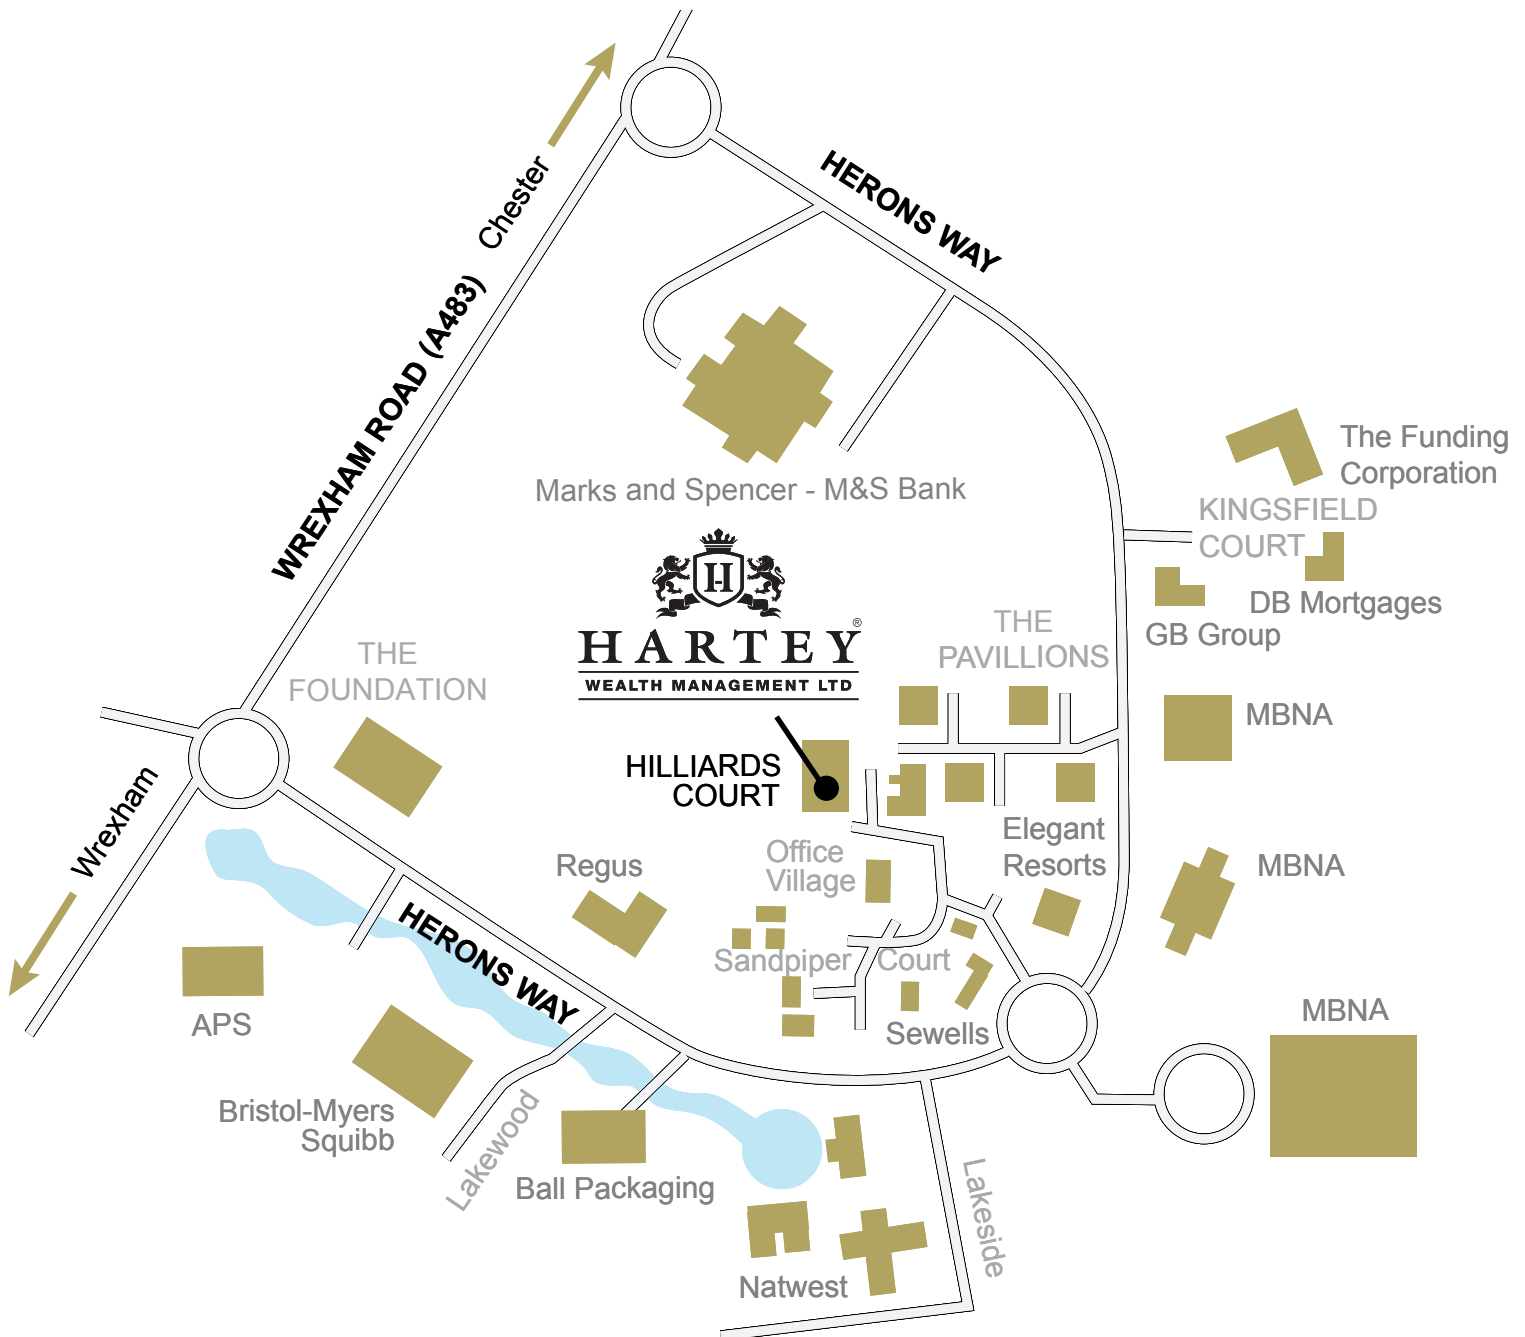

HARTEY®

WEALTH MANAGEMENT LTD

Hartey Wealth Management Ltd.
Hilliards Court, Sandpiper Way,
Chester Business Park,
Chester CH4 9QP

Direct Number: 01244 659659

Freephone: 0808 168 5866

Email: info@harteywm.co.uk

www.harteywm.co.uk