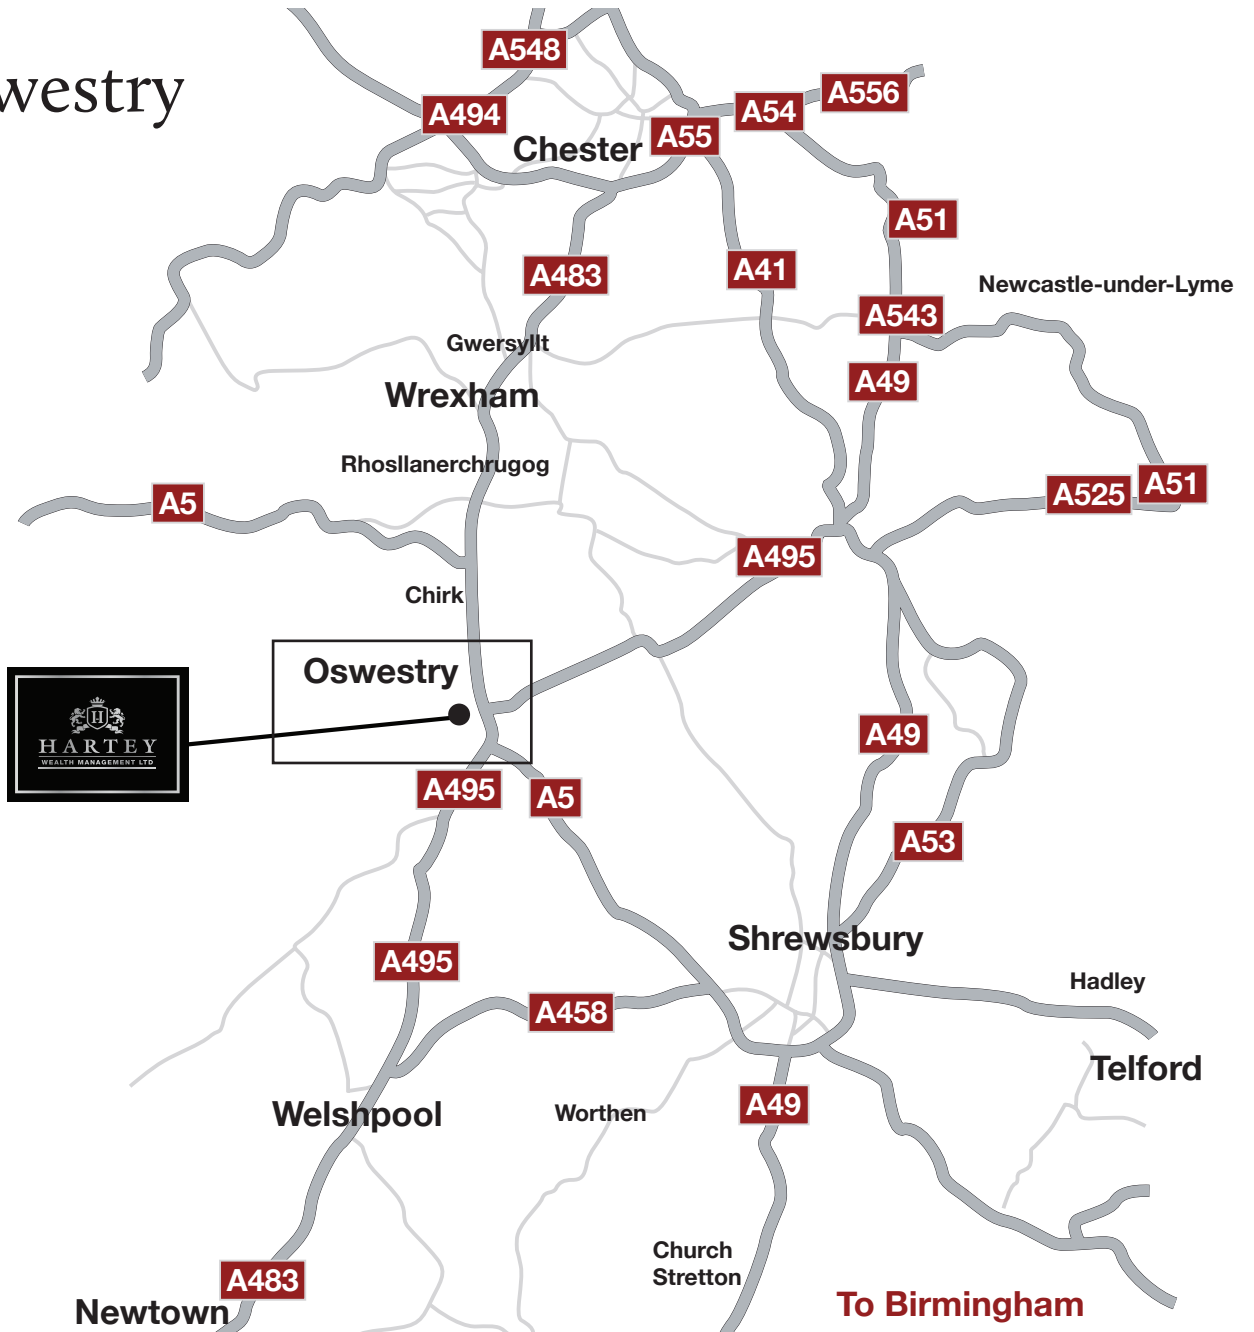

www.harteywm.co.uk

Hartey Wealth Management Ltd.
9-11 Salop Road, Oswestry
Shropshire, SY11 2NR

Direct Number: 01691 654613
Freephone: 0808 168 5866
Email: info@harteywm.co.uk

Oswestry