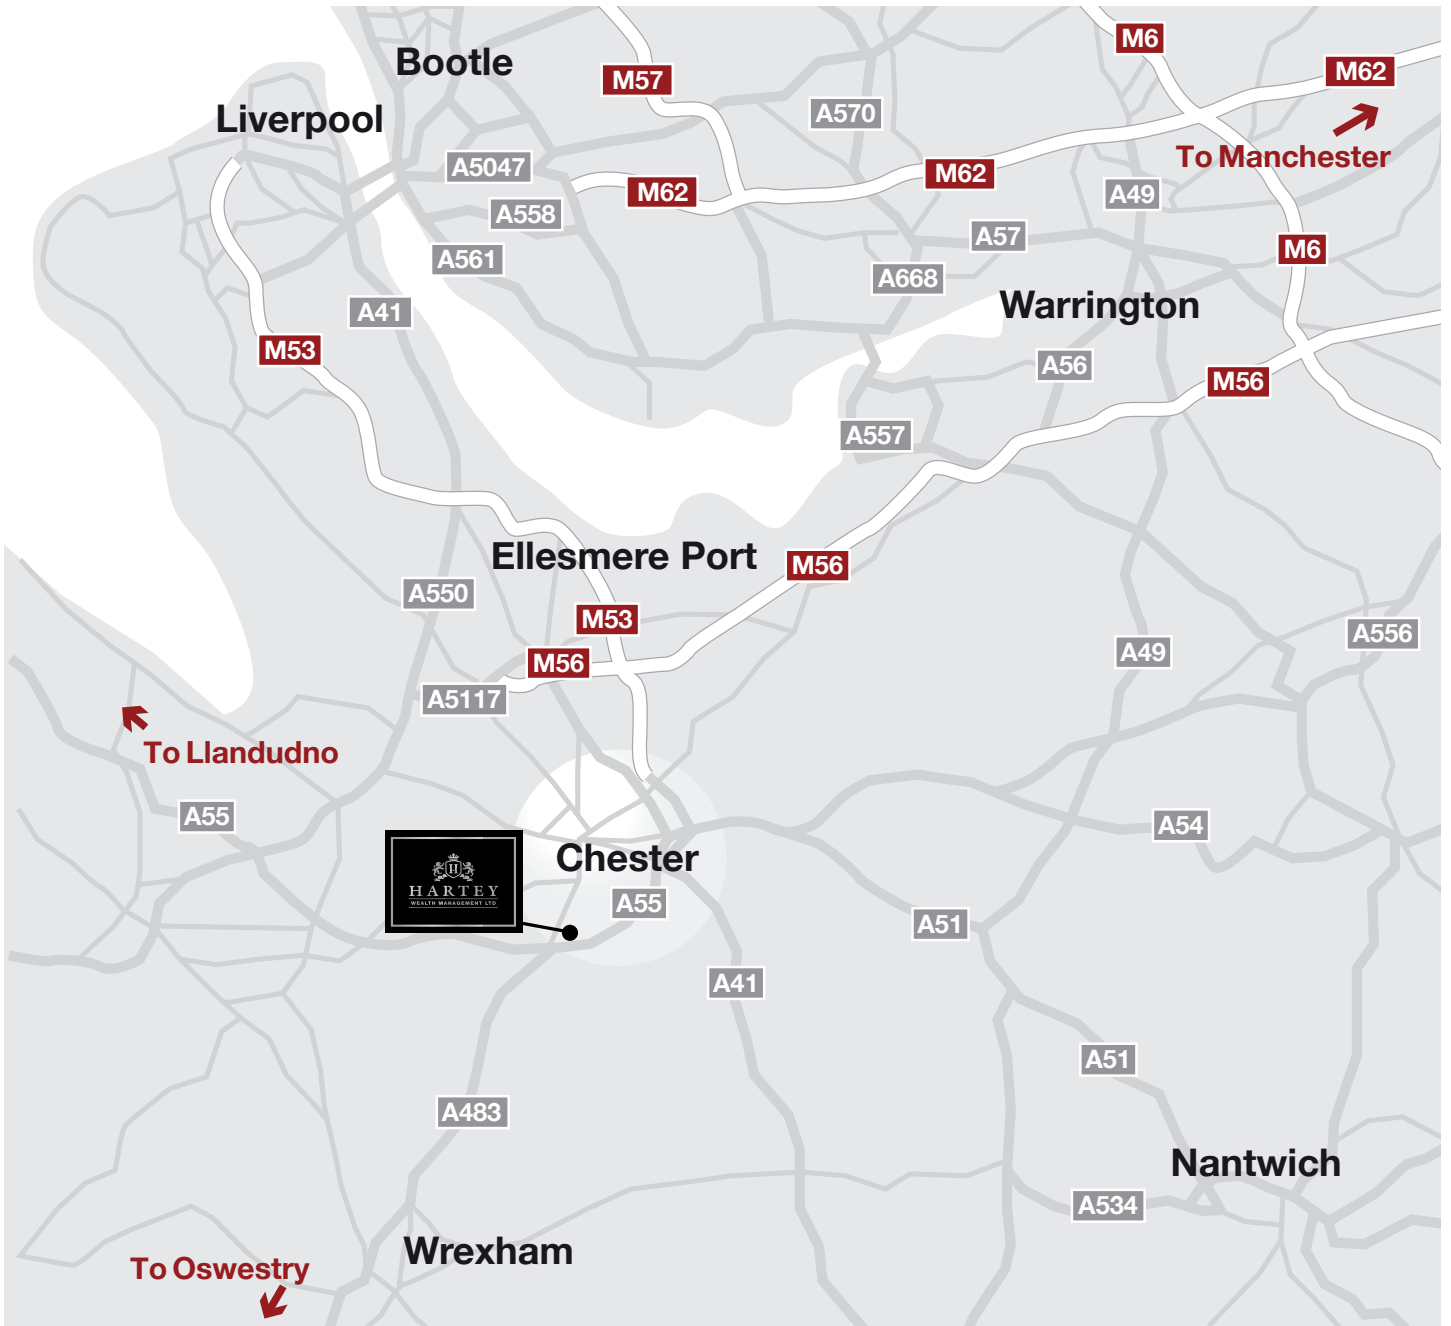

www.harteywm.co.uk

Hartey Wealth Management Ltd.
Hilliards Court, Chester Business Park
Chester CH4 9QP

Direct Number: 01244 679746

Freephone: 0808 168 5866

Email: info@harteywm.co.uk