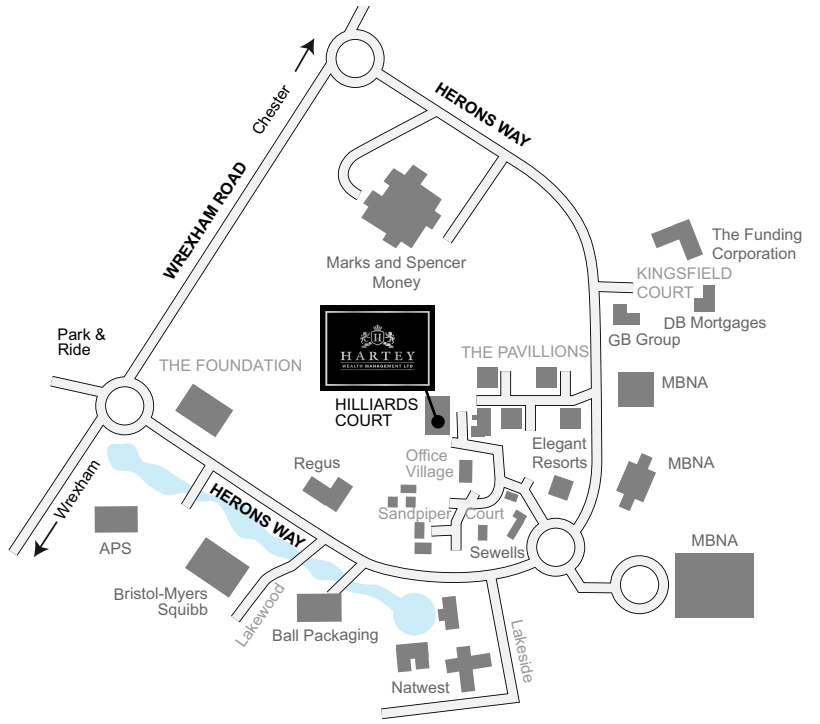

www.harteywm.co.uk

Hartey Wealth Management Ltd.
Hilliards Court, Chester Business Park
Chester CH4 9QP

Direct Number: 01244 679746

Freephone: 0808 168 5866

Email: info@harteywm.co.uk